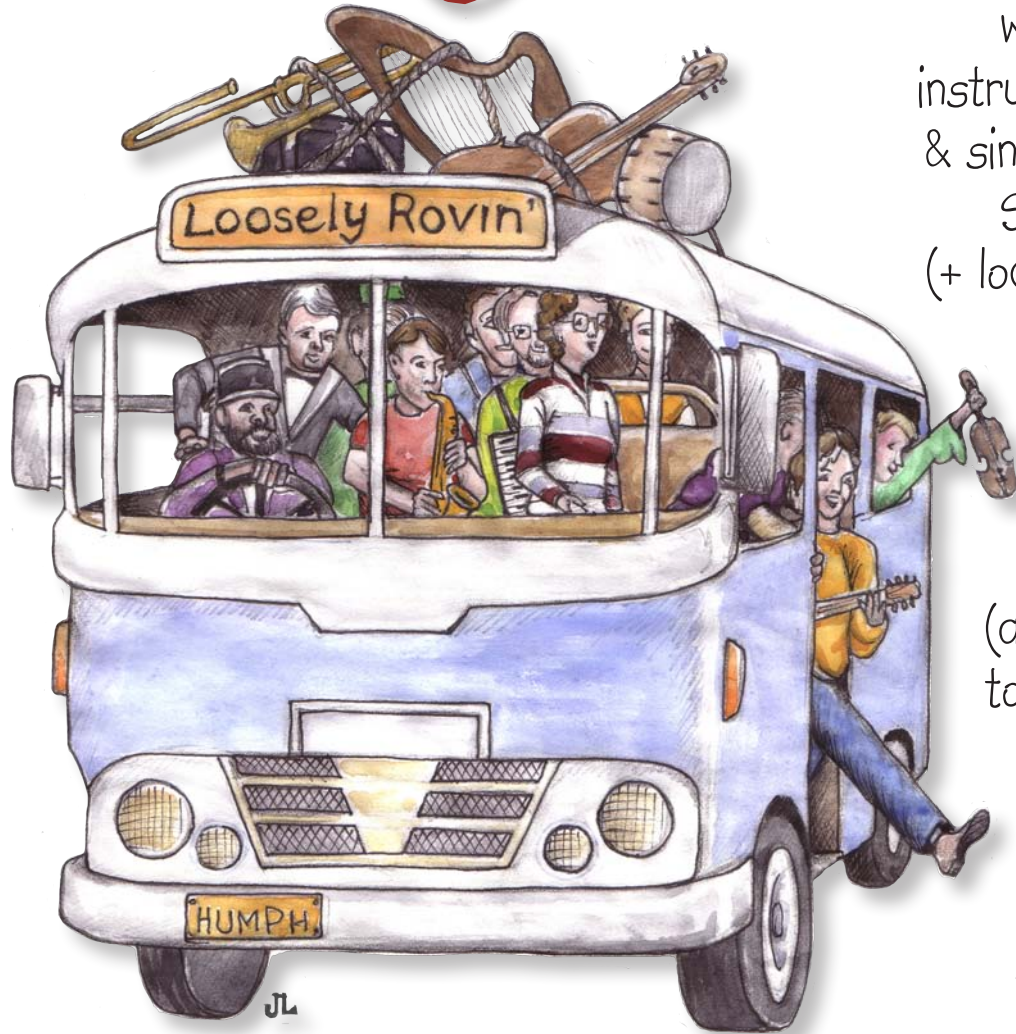

Loosely Woven

is

a light-
hearted
acoustic
concert

with 20
instrumentalists
& singers from
Sydney
(+ local musos)

(all proceeds
to Tamworth
Oncology
Unit +
Migrant
Resource
Program)

On the road again!

7pm, Wed 16th April 2008

Southside Uniting Church

440 Goonoo Goonoo Road, Tamworth (opp. Golden Guitar)

Tickets: \$10 (at door) Info: (02) 6766 7831 - looselywoven.org